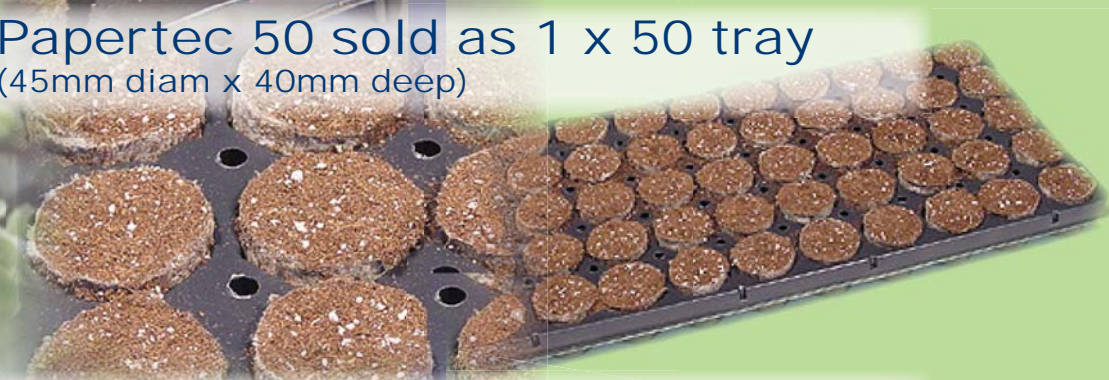

# Propagation technology *fast-tracking your plants*

Papertec 36 sold as 2 x 18 strips  
(45mm diam x 50mm deep)

Papertec 50 sold as 1 x 50 tray  
(45mm diam x 40mm deep)

Papertec 72 sold as 2 x 36 strips  
(25mm diam x 45mm deep)

Papertec 102 sold as 2 x 51 strips  
(25mm diam x 40mm deep)

Papertec 128 sold as 1 x 128 tray  
(25mm diam x 40mm deep)

Propagation technology  
*fast-tracking your plants*