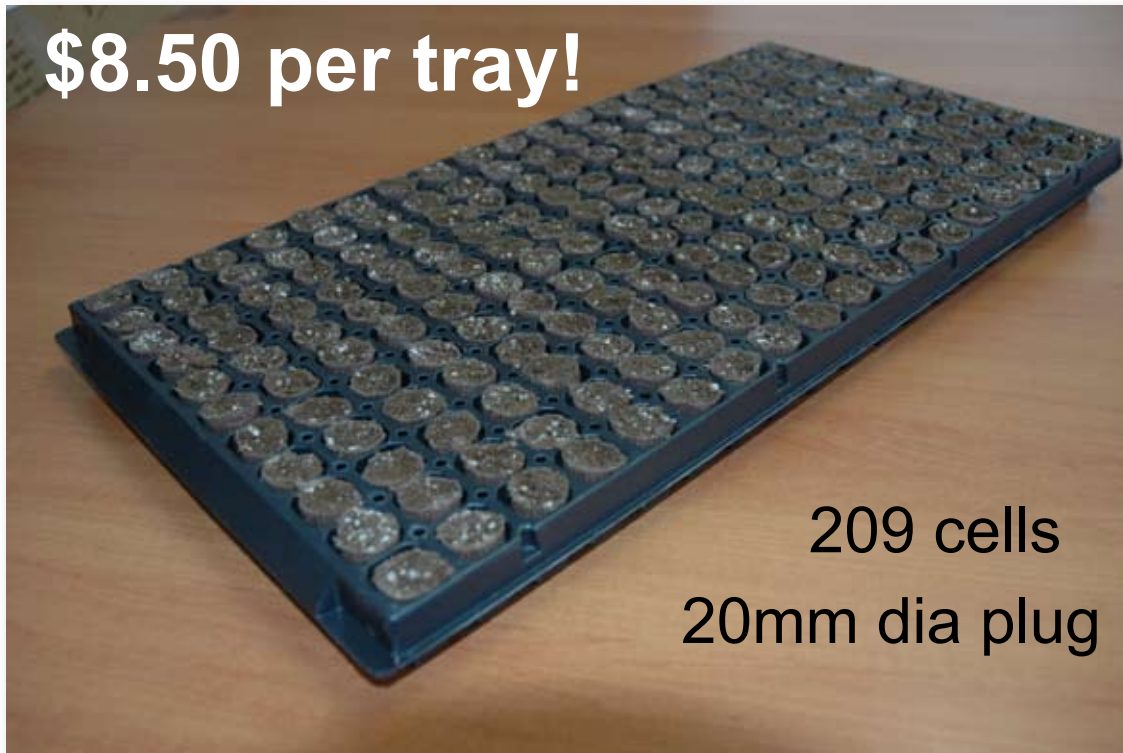

SPECIAL

For delivery in the months of November & December 2011

TO MARK THE INTRODUCTION OF OUR **NEW 209 TRAY**

\$8.50 per tray!

209 cells
20mm dia plug

16 trays
per carton

400 trays
per pallet -
order full or
half pallets

economical use of bench space

ideal for cuttings of herbs, calibrachoa, verbena and other fast striking cuttings.

other sizes...

50 cell \$4.00 / tray

105 cell \$5.95 / tray

Customer Service
P: 1300 137 584
F: 1800 644 015
E: info@highsun.com.au
www.highsun.com.au