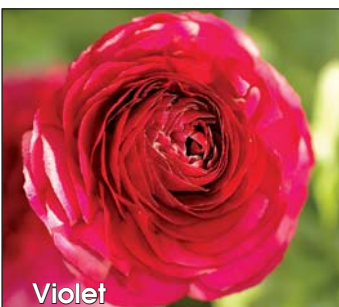

Friandine F1 Series

Cut Flower Ranunculus

www.highsun.com.au Ph: 1300 137 584 Fax: 1800 644 015 Available as Plugs or Seed

- 100% double flowers
- good colour range
- strong, high stems
- high productivity
- very good winter production
- average of 10 stems per plant
- available as a mix
- shipping of Ranunculus orders starts from week 10

Pink

Pink Picotee

Violet

White

White Picotee

Yellow Picotee

Colour	Flowering	Flower Size	Prod'n	Stem
Carmine	medium	big	high	strong
Champagne	early	medium	very high	medium
Chocolat	early	big	very high	medium
Lavender	early	medium	very high	long
Lemon	early	small	very high	medium
Mustard	early	medium	high	medium
Orange	medium	big	very high	strong

Colour	Flowering	Flower Size	Prod'n	Stem
Pastel	late	big	medium	strong
Pink	late	very big	low	very strong
Pink Picotee	medium	big	high	strong
Violet	early	medium	very high	strong
White	early	big	high	strong
White Picotee	late	big	medium	excellent
Yellow Picotee	medium	medium	medium	medium