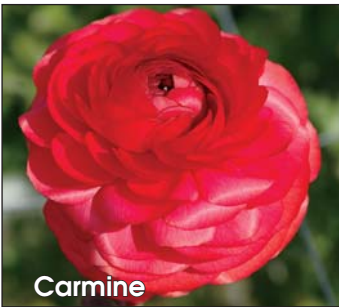

Friandine F1 Series

Cut Flower Ranunculus

www.highsun.com.au Ph: 1300 137 584 Fax: 1800 644 015 Available as Plugs or Seed

- 100% double flowers
- good colour range
- strong, high stems
- high productivity
- very good winter production
- average of 10 stems per plant
- available as a mix
- shipping of Ranunculus orders starts from week 10