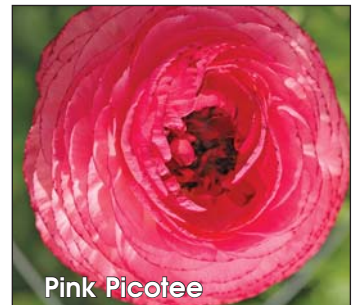

Friandine F1 Series

Cut Flower Ranunculus

www.highsun.com.au Ph: 1300 137 584 Fax: 1800 644 015 Available as Plugs or Seed

- 100% double flowers
- good colour range
- strong, high stems
- high productivity
- very good winter production
- average of 10 stems per plant
- available as a mix
- shipping of Ranunculus orders starts from week 10

Pink

Pink Picotee

Violet

White

White Picotee

Yellow Picotee

Colour	Flowering	Flower Size	Prod'n	Stem
Carmine	medium	big	high	strong
Champagne	early	medium	very high	medium
Chocolat	early	big	very high	medium
Lavender	early	medium	very high	long
Lemon	early	small	very high	medium
Mustard	early	medium	high	medium
Orange	medium	big	very high	strong

Colour	Flowering	Flower Size	Prod'n	Stem
Pastel	late	big	medium	strong
Pink	late	very big	low	very strong
Pink Picotee	medium	big	high	strong
Violet	early	medium	very high	strong
White	early	big	high	strong
White Picotee	late	big	medium	excellent
Yellow Picotee	medium	medium	medium	medium