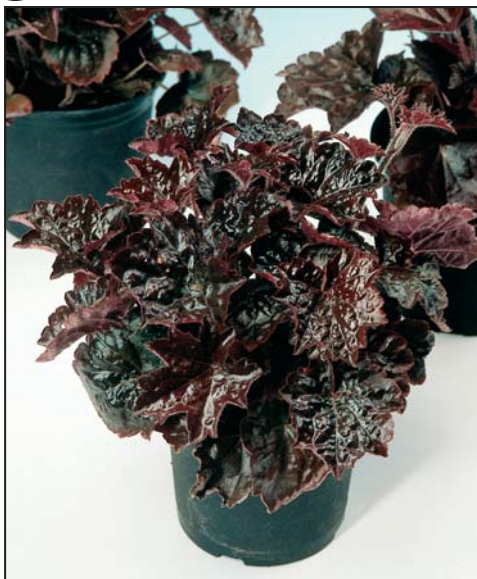

### Heuchera micrantha - Coral Bells

#### Melting Fire

Beautiful large plant, strong curled leaves with intense purple-red colour. The young leaves on a full grown plant are bright blood red, creating an exciting "hot" centre in each plant. Best curled red in the market. Height 45cm.

#### Palace Purple

Attractive deep crimson foliage with airy panicles of tiny bell shaped, creamy white flowers. Flowering from January to March. Height 60 cm.

1792 palace purple - creamy flowers