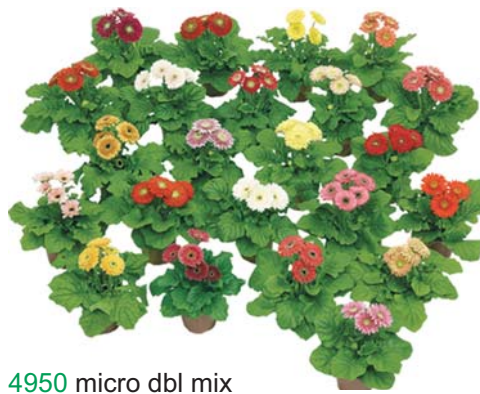

1740 mini dble mix

Gerbera jamesonii - Micro Types

Micro

Also available in 1725 micro red

4949 micro bl ct mix

4950 micro dbl mix

1722 micro mix

Gerbera jamesonii - Landscape Types

Lifestyle
GERBERA

A totally new concept - Pot Gerbera.

Compared to "standard" pot gerberas they are much larger, more impressive plants.

Compared to "cut flower" varieties the plant has a more compact and balanced plant frame.