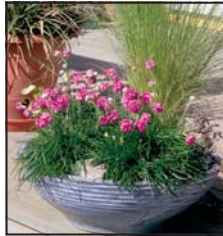

Armeria maritima

Armada™ ONLY AVAILABLE AS PLUGS

Armada is versatile enough to be sold as a spring or summer-flowering perennial. This series features a compact and uniform habit for better presentation at retail. Vivid flowers are complemented by deep green, needle-like foliage, further strengthening shelf appeal. Blooms are displayed on sturdy stems. Perfect for 100-130mm pots.

Ministicks™

Basal rosette of grassy foliage (remains green in winter) covered with short stemmed globular flowers. Perennial for containers, borders and rock garden. Ministicks provide great garden performance.

Morning Star™

Morning Star deep rose blooms the first year from seed, offering quick and easy production. Morning Star provides a multitude of flowers, intense colour, long lasting blooms and deep green grass-like foliage. Dainty and petite. Reaching heights of 15cm

Splendens

Splendens Sea Pink is a tufty rock plant with grass-like foliage. Flowers are a bright rose colour. Height 25cm.

Armeria pseudarmeria

Ballerina™

Very early flowering as annual. Excellent earliness overwintered. High uniformity and compactness. Striking garden performance. Suitable for 100mm pots. Height 12-20cm.