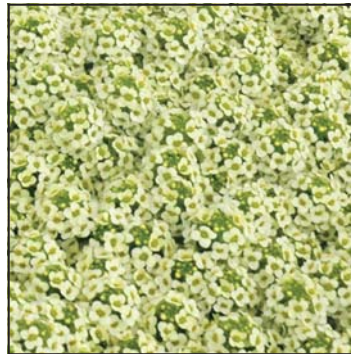

Alyssum *L.maritimum* (Lobularia)

Pixie F1 Series

Pixie has well matched colours, a compact pack performance and well branched plant habit. Pixie comes in a unique range of colours and pastel mix is very uniform. Garden height 7.3cm.

5036 blue

5037 bronze

5038 deep rose

5039 lavender

5040 lemon

5043 pink

5044 rose

1027 violet

Alyssum *L.maritimum* (Lobularia) cont...

Wonderland®

replaces Snow Crystals

Giga White is suitable for packs and pots.. Best flower coverage in alyssum.
Garden height 15cm.

0000 giga white

Wonderland white vs Wonderland giga white