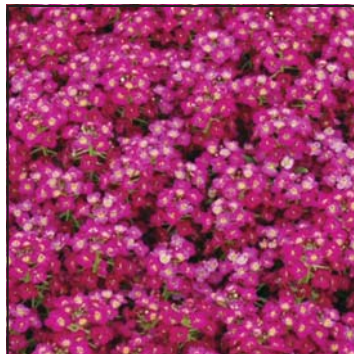

Alyssum *L.maritimum* (Lobularia)

Pixie F1 Series

Pixie has well matched colours, a compact pack performance and well branched plant habit. Pixie comes in a unique range of colours and pastel mix is very uniform. Garden height 7.3cm.

5036 blue

5037 bronze

5038 deep rose

5039 lavender

5040 lemon

5043 pink

5044 rose

1027 violet

Alyssum *L.maritimum* (Lobularia) cont...

Wonderland®

replaces Snow Crystals

Giga White is suitable for packs and pots.. Best flower coverage in alyssum.
Garden height 15cm.

0000 giga white

Wonderland white vs Wonderland giga white