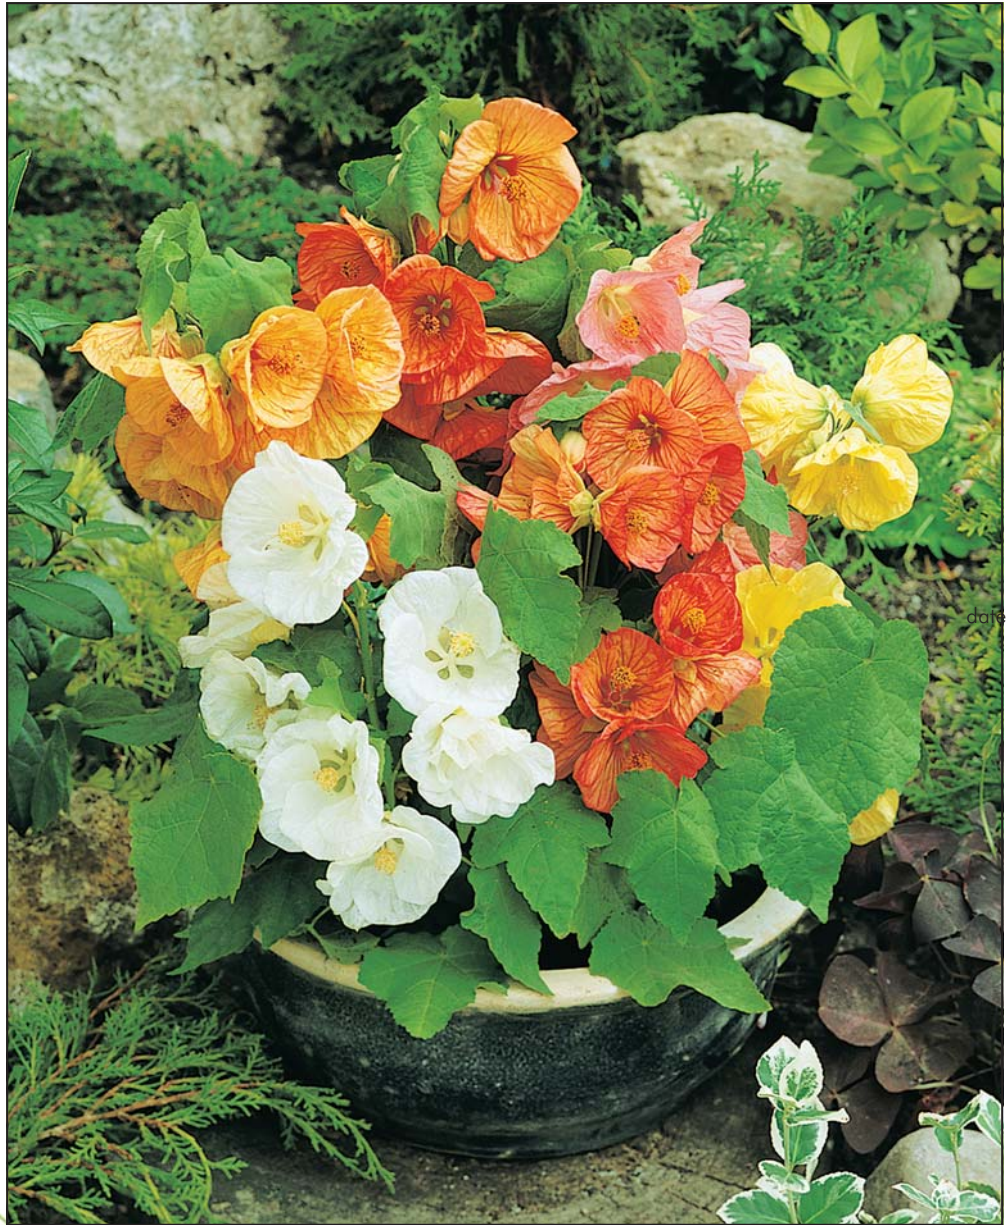

### Abutilon x hybrida - Chinese Bell Flower

## Party Lights F1

**Plugs are only available in 128 Papertec Trays**

Party Lights Mix displays large 7cm, bell shaped flowers on compact plants. The blooms "look out" for a good show of colour in a clean, primarily pastel mix including apricot, coral, red, peach, rose, pink, ivory and lemon yellow. The light green, multi lobed leaves are similar to the foliage of a maple tree. A dual use plant, Party Lights Mix is perfect for garden containers or as an indoor flowering houseplant. The plants bloom continuously indoors or out, even in high temperatures. Party Lights Mix is ideal for 10cm pots, hanging baskets and colour bowl production. Garden height 35-50cm.