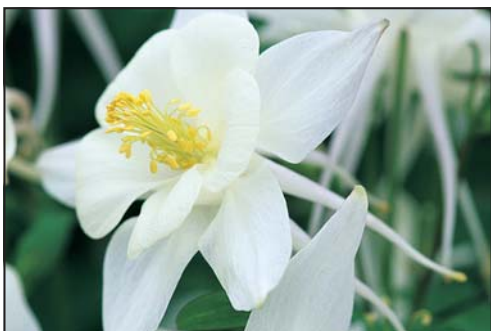

Aquilegia caerulea x hybrida

Origami™

Earlier and more compact than Songbird Series. Entire Series is uniform for height and flowering. This breeding breakthrough flowers in the first year with a minimal vernalisation time of 14-21 days at temperatures as high as 10°C. Grow in 15cm pots. Garden height 40cm.

1131 white

McKanas Giants

NOT SUITABLE FOR POTTED COLOUR

Large flowers in bright, clear colours. The flowers are 7.5-10cm across with extra long spurs. Full sun to partial shade. Garden height 75cm.