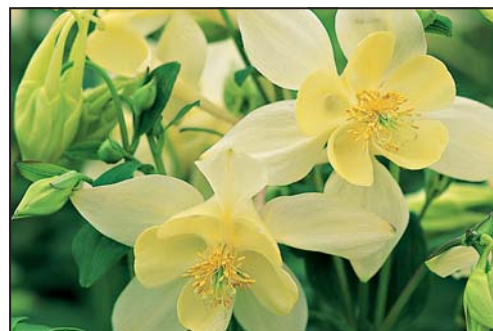

1126 yellow