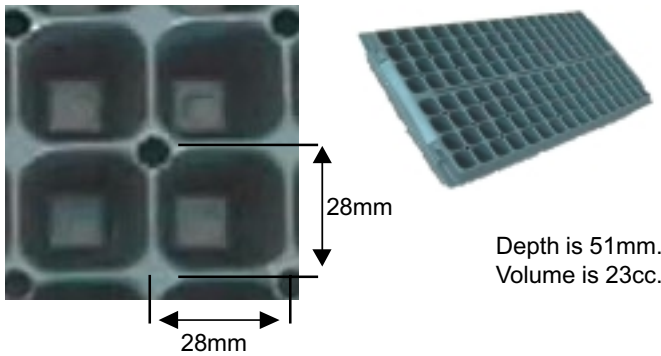

Plug Tray Sizes

All of our plug trays are a standard measurement of 54.61cm long by 27.94cm wide.

128 Cell Plug Trays

128 Deep Cell Plug Trays

200 Cell Plug Trays

288 Cell Plug Trays

288 Deep Cell Plug Trays

384 Cell Plug Trays

512 Cell Plug Trays