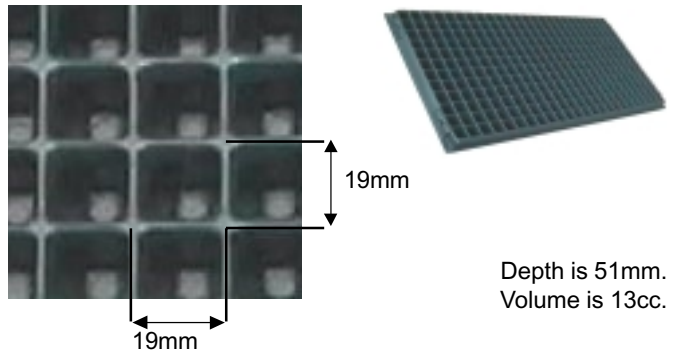

Plug Tray Sizes

All of our plug trays are a standard measurement of 54.61cm long by 27.94cm wide.

128 Cell Plug Trays

128 Deep Cell Plug Trays

200 Cell Plug Trays

288 Cell Plug Trays

288 Deep Cell Plug Trays

384 Cell Plug Trays

512 Cell Plug Trays