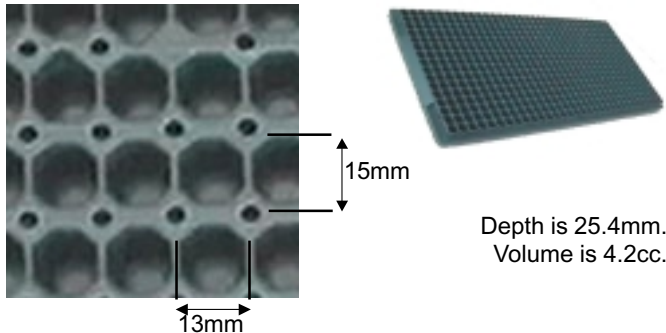

Plug Tray Sizes

All of our plug trays are a standard measurement of 54.61cm long by 27.94cm wide.

128 Cell Plug Trays

128 Deep Cell Plug Trays

200 Cell Plug Trays

288 Cell Plug Trays

288 Deep Cell Plug Trays

384 Cell Plug Trays

512 Cell Plug Trays