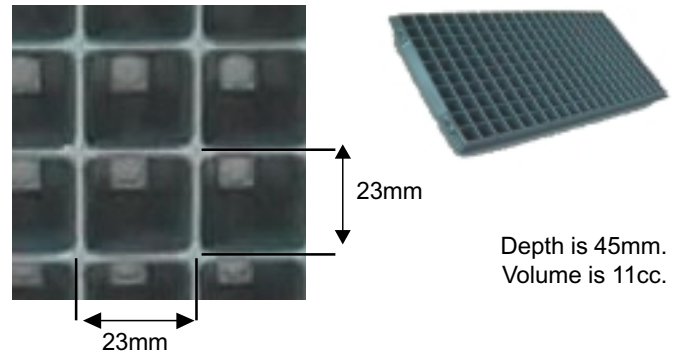

Plug Tray Sizes

All of our plug trays are a standard measurement of 54.61cm long by 27.94cm wide.

128 Cell Plug Trays

128 Deep Cell Plug Trays

200 Cell Plug Trays

288 Cell Plug Trays

288 Deep Cell Plug Trays

384 Cell Plug Trays

512 Cell Plug Trays