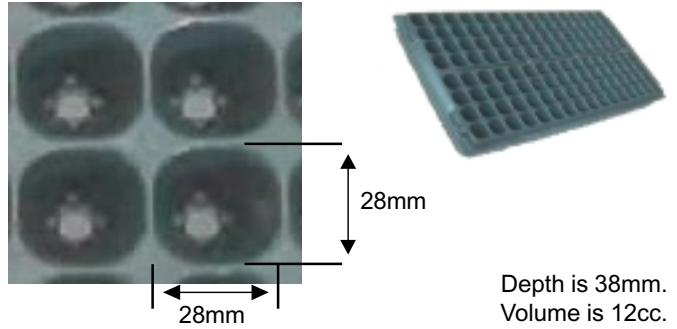

Plug Tray Sizes

All of our plug trays are a standard measurement of 54.61cm long by 27.94cm wide.

128 Cell Plug Trays

128 Deep Cell Plug Trays

200 Cell Plug Trays

288 Cell Plug Trays

288 Deep Cell Plug Trays

384 Cell Plug Trays

512 Cell Plug Trays