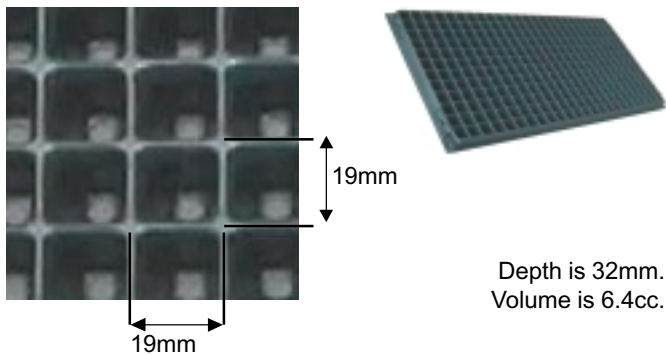

Plug Tray Sizes

All of our plug trays are a standard measurement of 54.61cm long by 27.94cm wide.

128 Cell Plug Trays

128 Deep Cell Plug Trays

200 Cell Plug Trays

288 Cell Plug Trays

288 Deep Cell Plug Trays

384 Cell Plug Trays

512 Cell Plug Trays